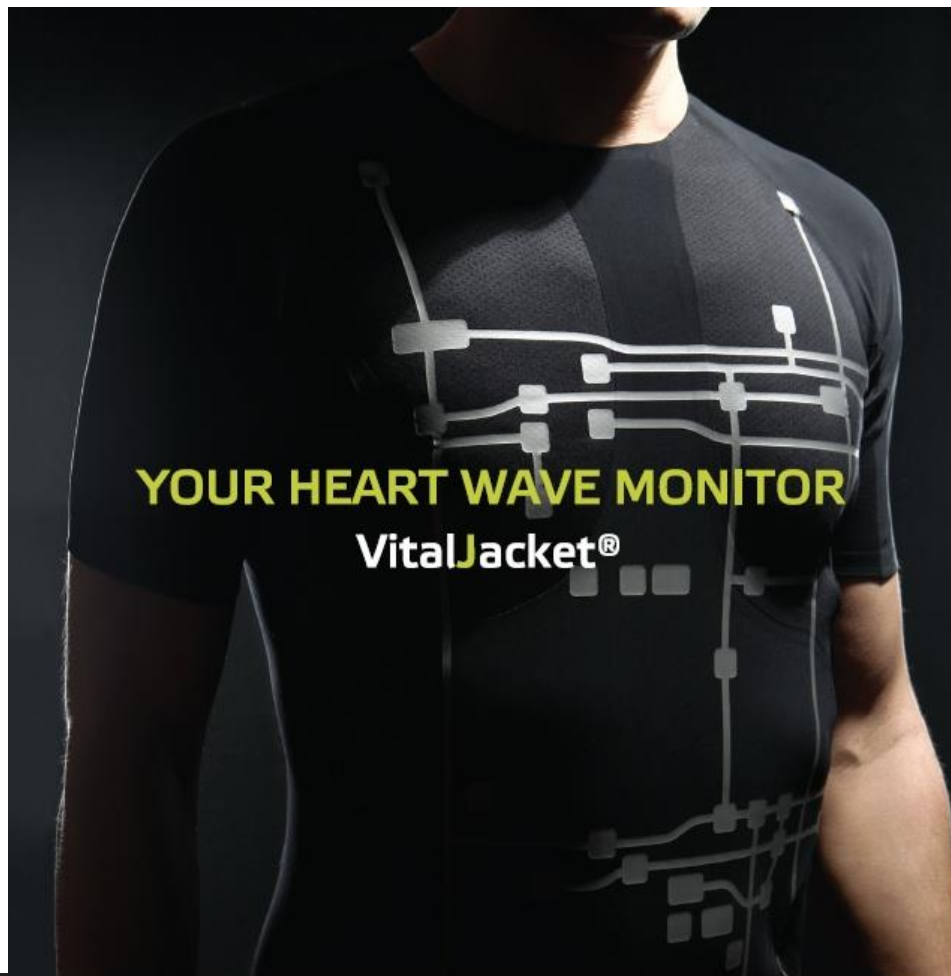

Estudo de Caso: Vital Responder

Monitoring Stress Among First Responder Professionals