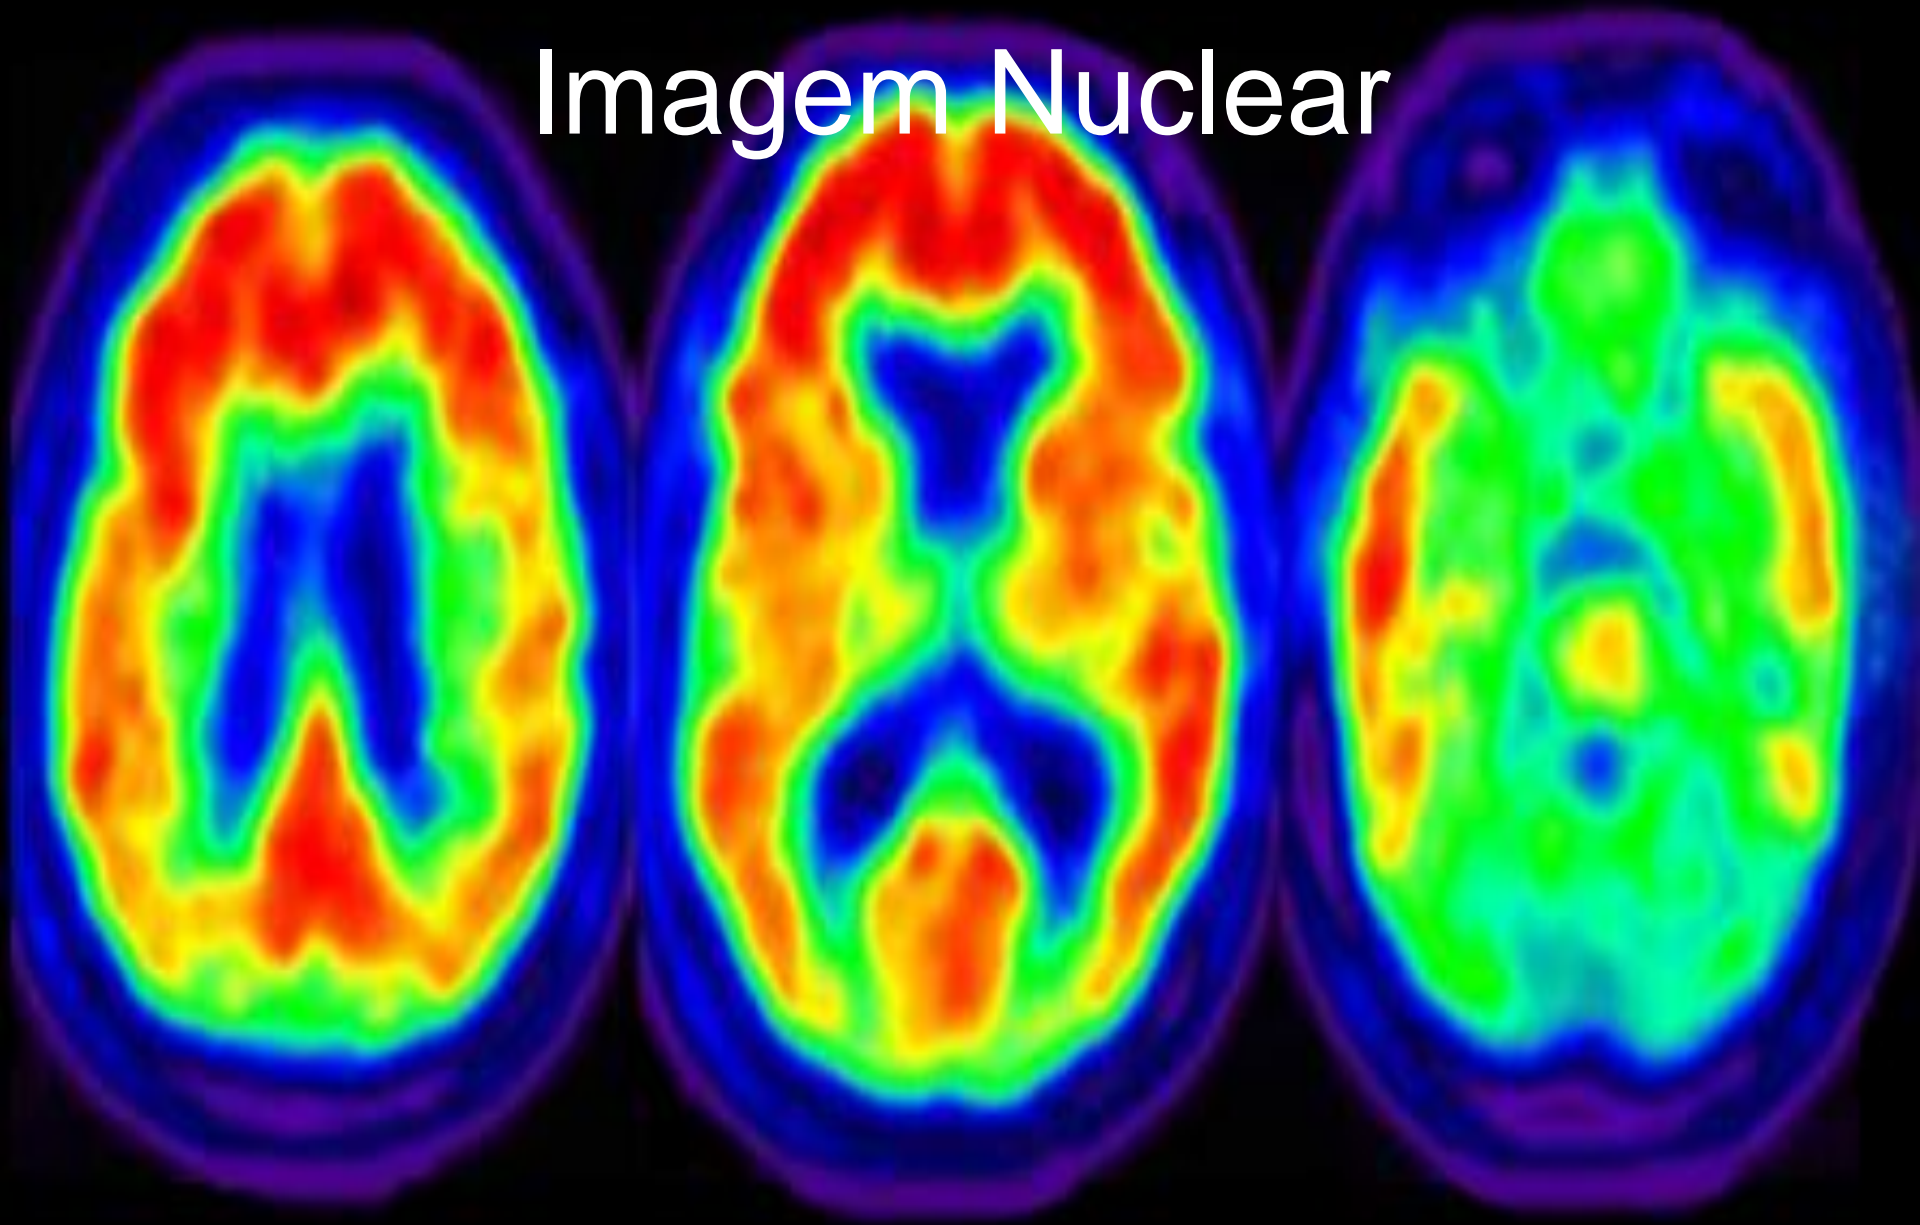

Imagem Nuclear