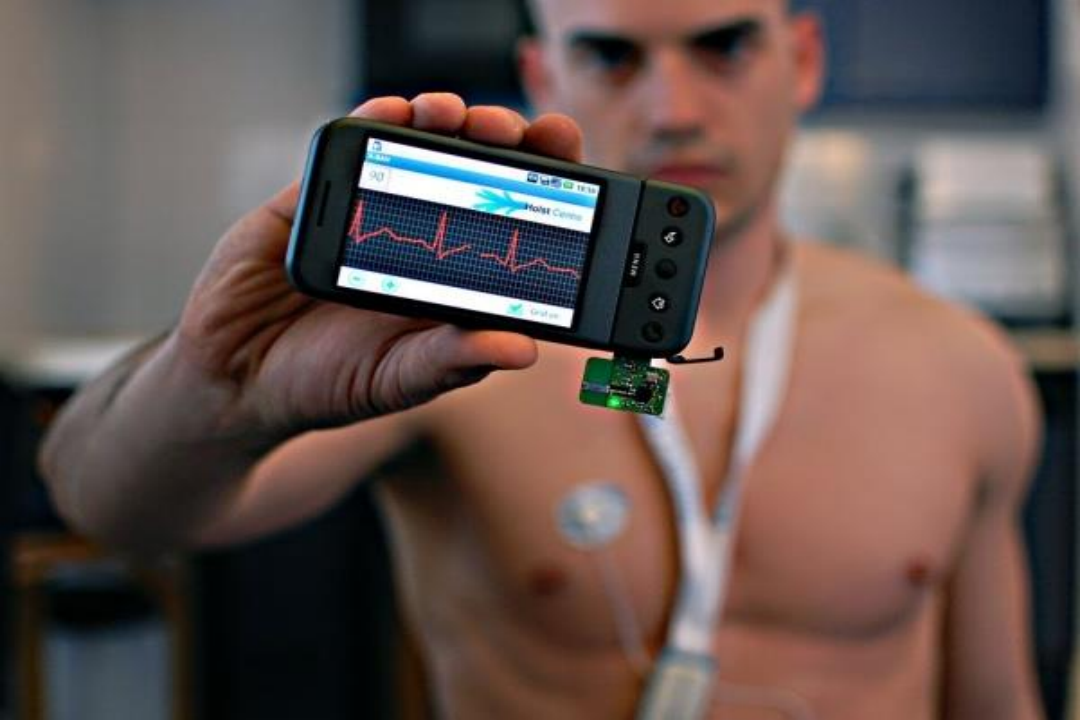

Erik Topol, 2009

Wired, July 2009

Know Thyself
The personal metrics movement goes way beyond diet and exercise. It's about tracking every facet of life, from sleep to mood to pain, 24/7/365.

"O movimento de medidas pessoais vai além

Electrocardiograma

Variabilidade RR

EEG

<https://www.youtube.com/watch?t=55&v=T7CiiWBwMgw>

EMG

Wearable EMG

Very Famous Person

Smartphone Sensing

Samsung S4

- Accelerometer
- Gyroscope
- Light
- Magnetic Field
- Atmospheric Pressure
- Proximity
- Temperature
- Humidity
- Sound Levels
- GPS

Smartwatch Sensing

Como usamos todo este sinal em benefício da Saúde?