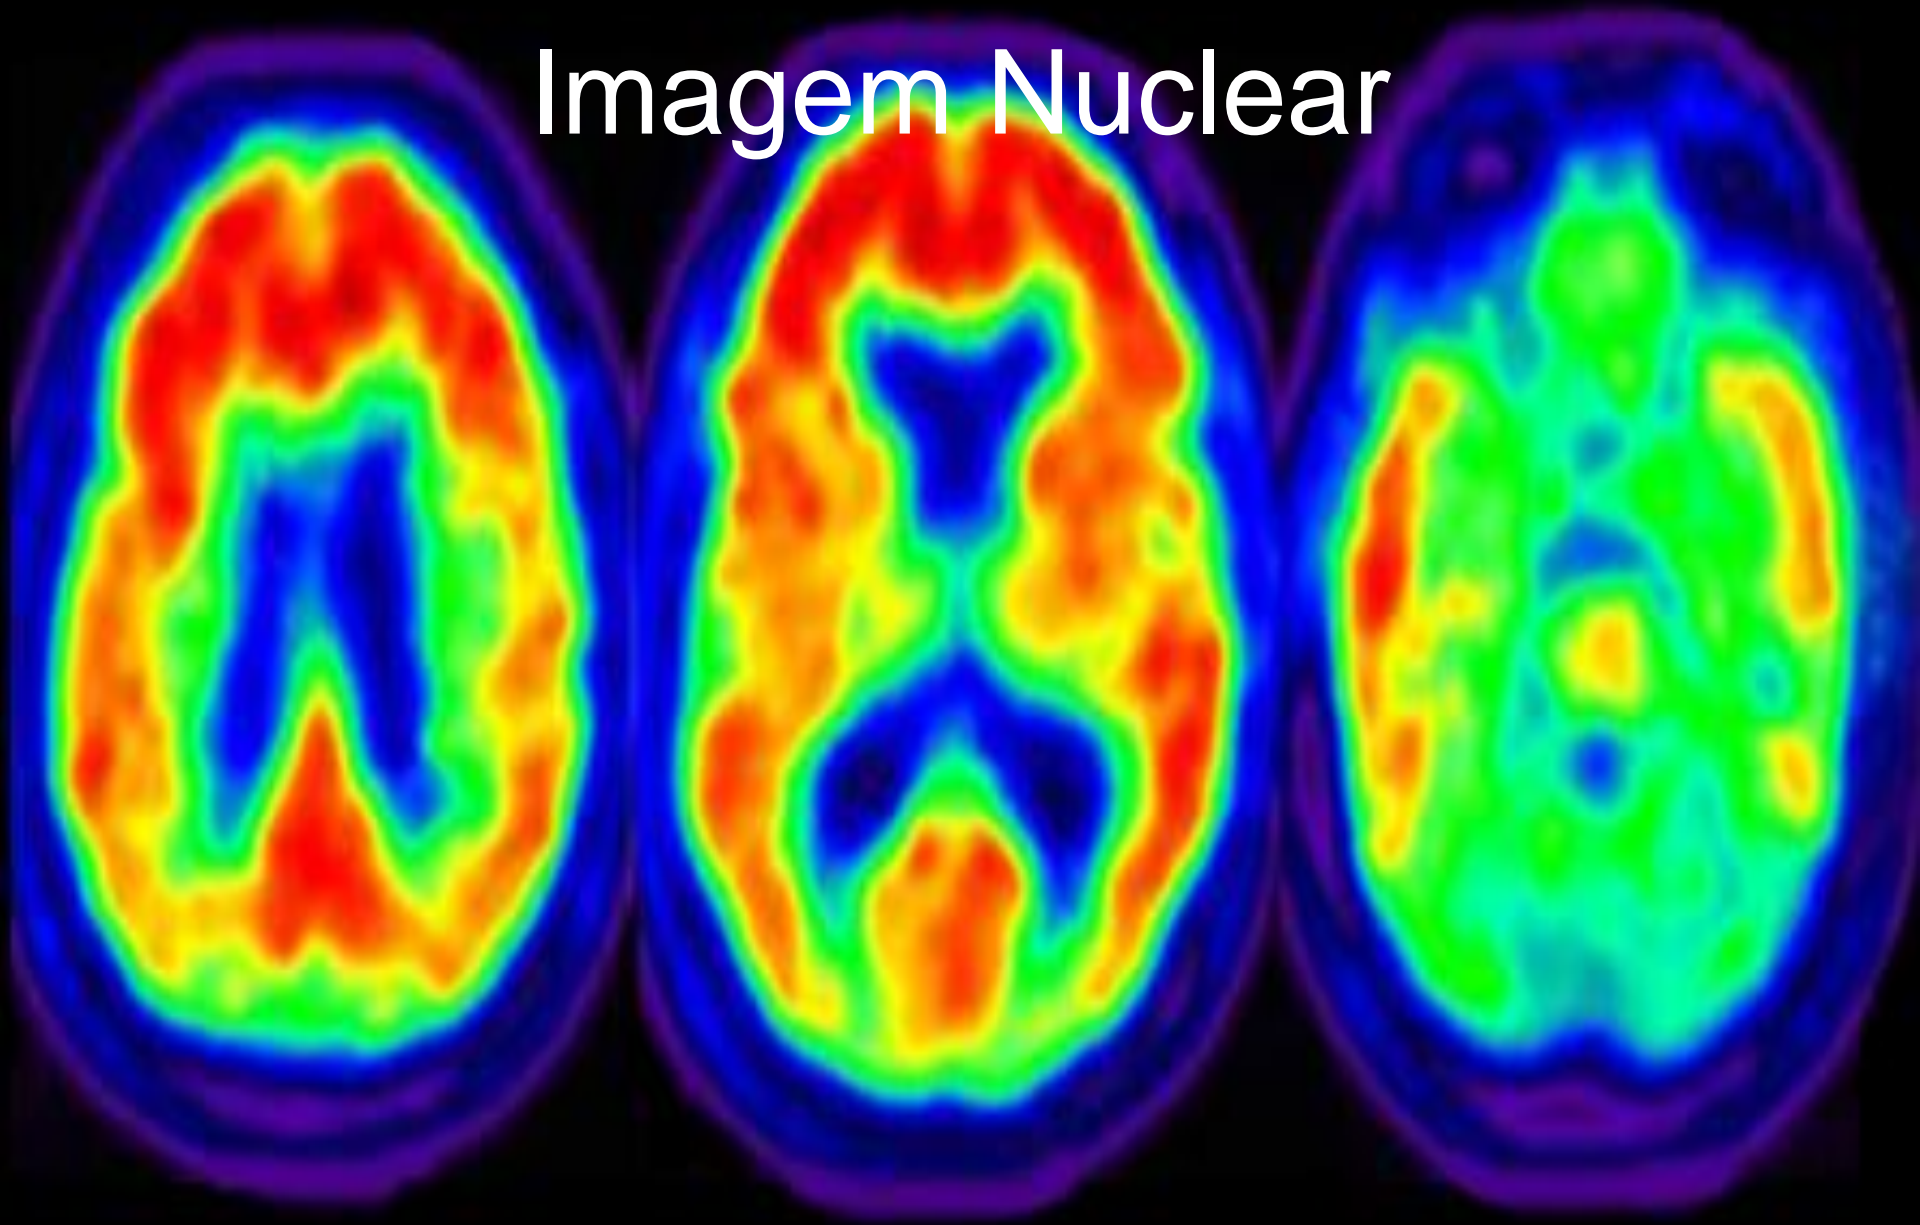

Imagem Nuclear