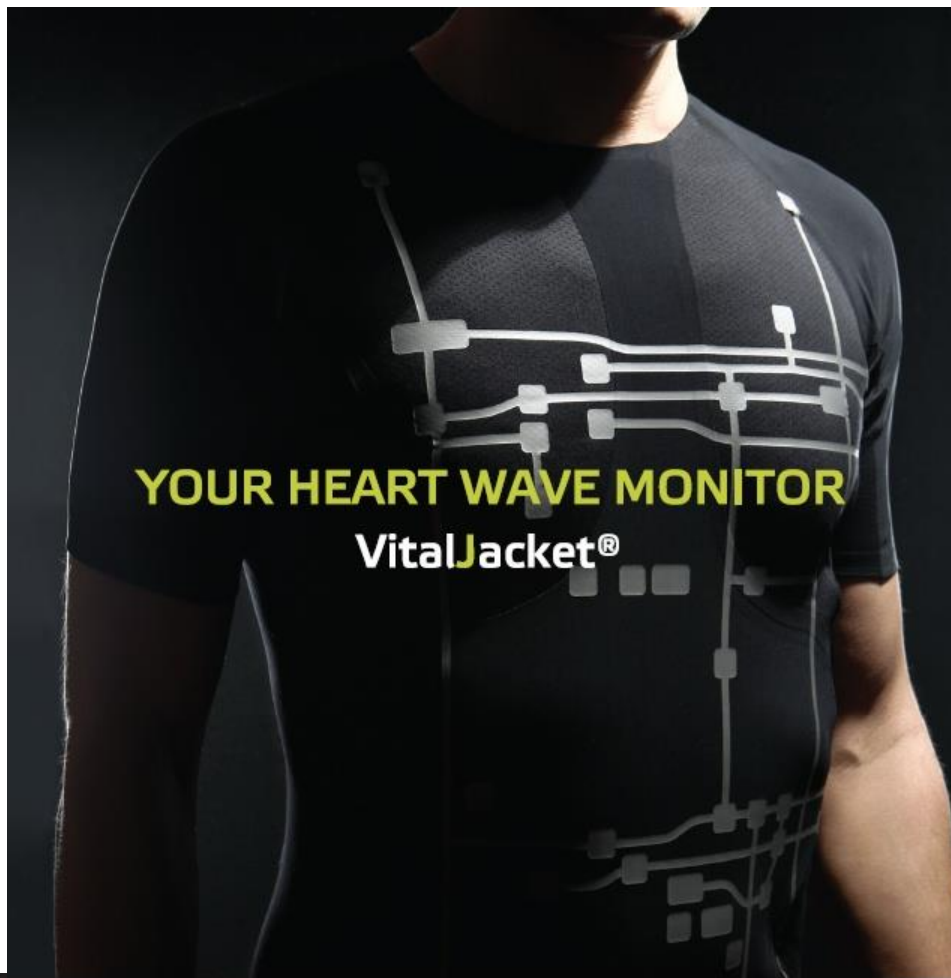

(que pareciam ficção científica há poucos anos atrás...)

Erik Topol, 2009

Wired, July 2009

Know Thyself
The personal metrics movement goes way beyond diet and exercise. It's about tracking every facet of life, from sleep to mood to pain, 24/7/365.

"O movimento de medidas pessoais vai além

Estudo de Caso: Vital Responder

Monitoring Stress Among First Responder Professionals

ital **R**esponder

00:30

Electrocardiograma 2.0

VitalJacket® HWM
YOUR HEART WAVE MONITOR