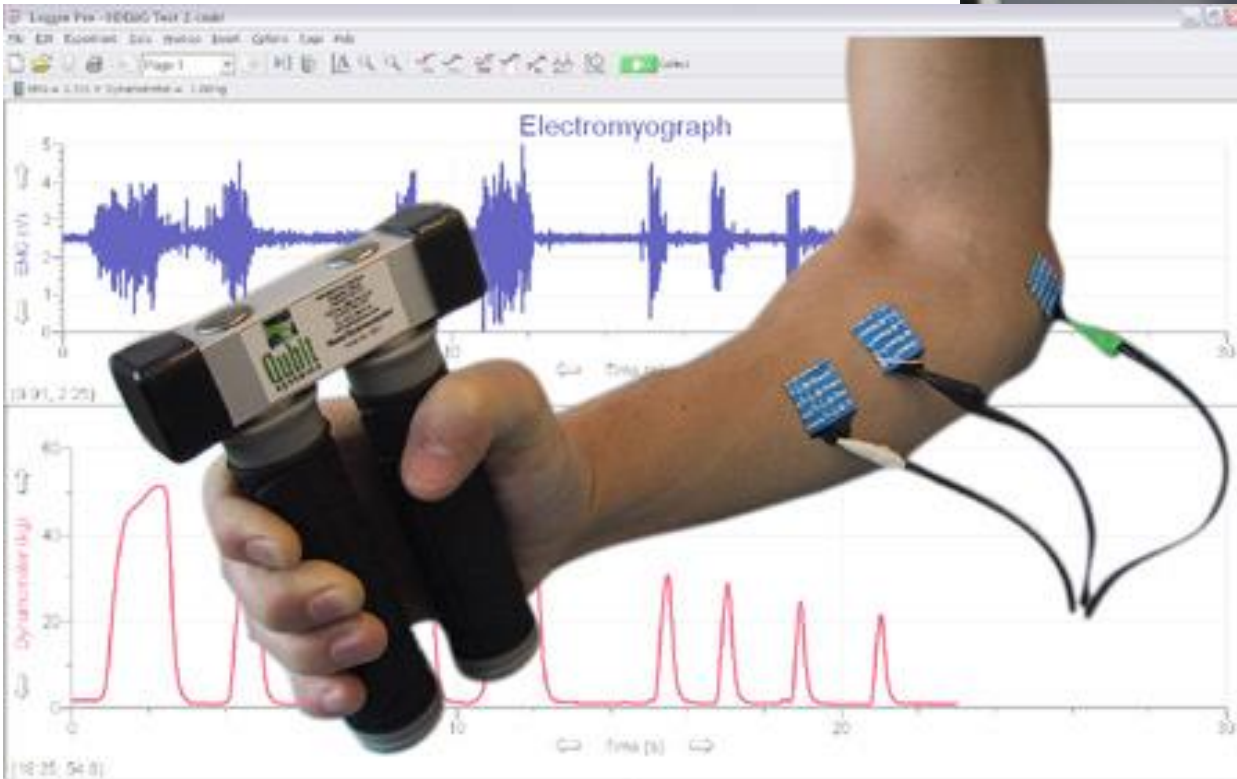

Medical equipment
DO DOVCS

pitaval

Electrocardiograma

Variabilidade RR

EEG

<https://www.youtube.com/watch?t=55&v=T7CiiWBwMgw>

EMG

Wearable EMG

Very Famous Person

Smartphone Sensing

Samsung S4

- Accelerometer
- Gyroscope
- Light
- Magnetic Field
- Atmospheric Pressure
- Proximity
- Temperature
- Humidity
- Sound Levels
- GPS

Smartwatch Sensing

Como usamos todo este sinal em benefício da Saúde?