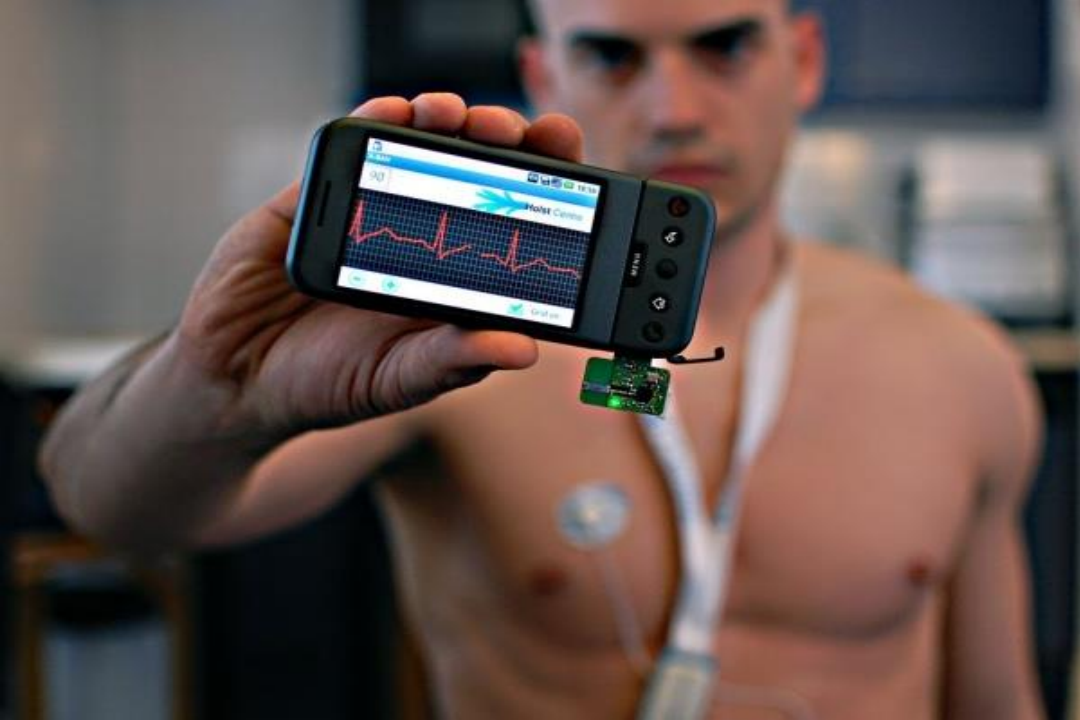

(que pareciam ficção científica há poucos anos atrás...)

Erik Topol, 2009

Wired, July 2009

Know Thyself
The personal metrics movement goes way beyond diet and exercise. It's about tracking every facet of life, from sleep to mood to pain, 24/7/365.

"O movimento de medidas pessoais vai além

Estudo de Caso: Vital Responder

Monitoring Stress Among First Responder Professionals

ital **R**esponder

00:30

Electrocardiograma 2.0

VitalJacket® HWM
YOUR HEART WAVE MONITOR

Medical equipment
DO DOVCS

pitaval

Electrocardiograma

Variabilidade RR

EEG

<https://www.youtube.com/watch?t=55&v=T7CiiWBwMgw>

EMG

Wearable EMG

Very Famous Person

Smartphone Sensing

Samsung S4

- Accelerometer
- Gyroscope
- Light
- Magnetic Field
- Atmospheric Pressure
- Proximity
- Temperature
- Humidity
- Sound Levels
- GPS

Smartwatch Sensing

Como usamos todo este sinal em benefício da Saúde?