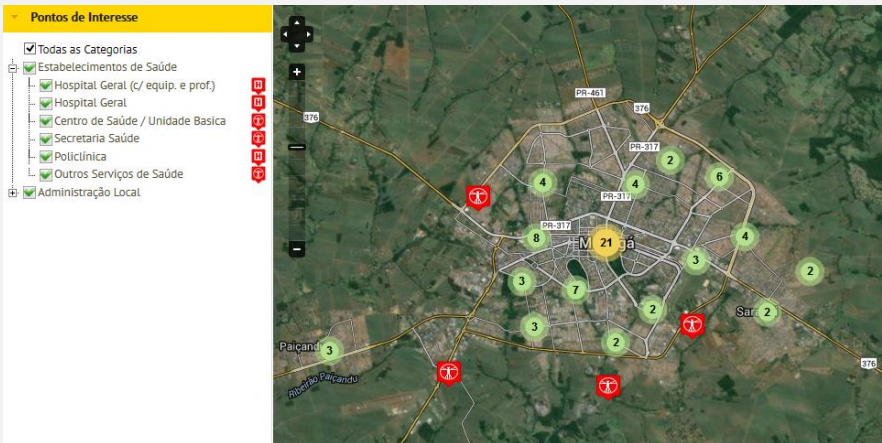

Disclaimers:

- Approximate dates
- other people involved
- prior work from researchers outside the unit

Geospatial Systems / GIS

Procedural modeling

- Ex: 3DWikiU – 3D Wiki for urban environments

Visualization