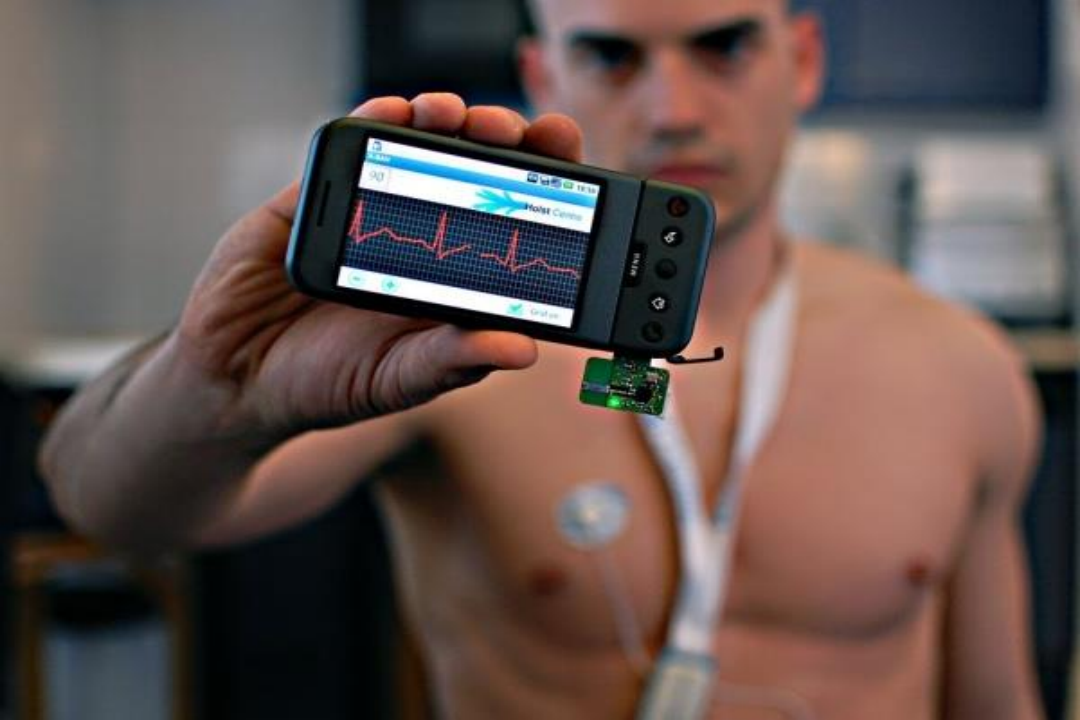

(que pareciam ficção científica há poucos anos atrás...)

Erik Topol, 2009

Wired, July 2009

Know Thyself
The personal metrics movement goes way beyond diet and exercise. It's about tracking every facet of life, from sleep to mood to pain, 24/7/365.

"O movimento de medidas pessoais vai além

Estudo de Caso: Vital Responder

Monitoring Stress Among First Responder Professionals

ital **R**esponder

00:30

Electrocardiograma 2.0

VitalJacket® HWM
YOUR HEART WAVE MONITOR

Medical equipment
DO DOVCOM

pitaval

Electrocardiograma

Variabilidade RR

EEG

<https://www.youtube.com/watch?t=55&v=T7CiiWBwMgw>

EMG

Wearable EMG

Very Famous Person

Smartphone Sensing

Samsung S4

- Accelerometer
- Gyroscope
- Light
- Magnetic Field
- Atmospheric Pressure
- Proximity
- Temperature
- Humidity
- Sound Levels
- GPS

Smartwatch Sensing

Como usamos todo este sinal em benefício da Saúde?