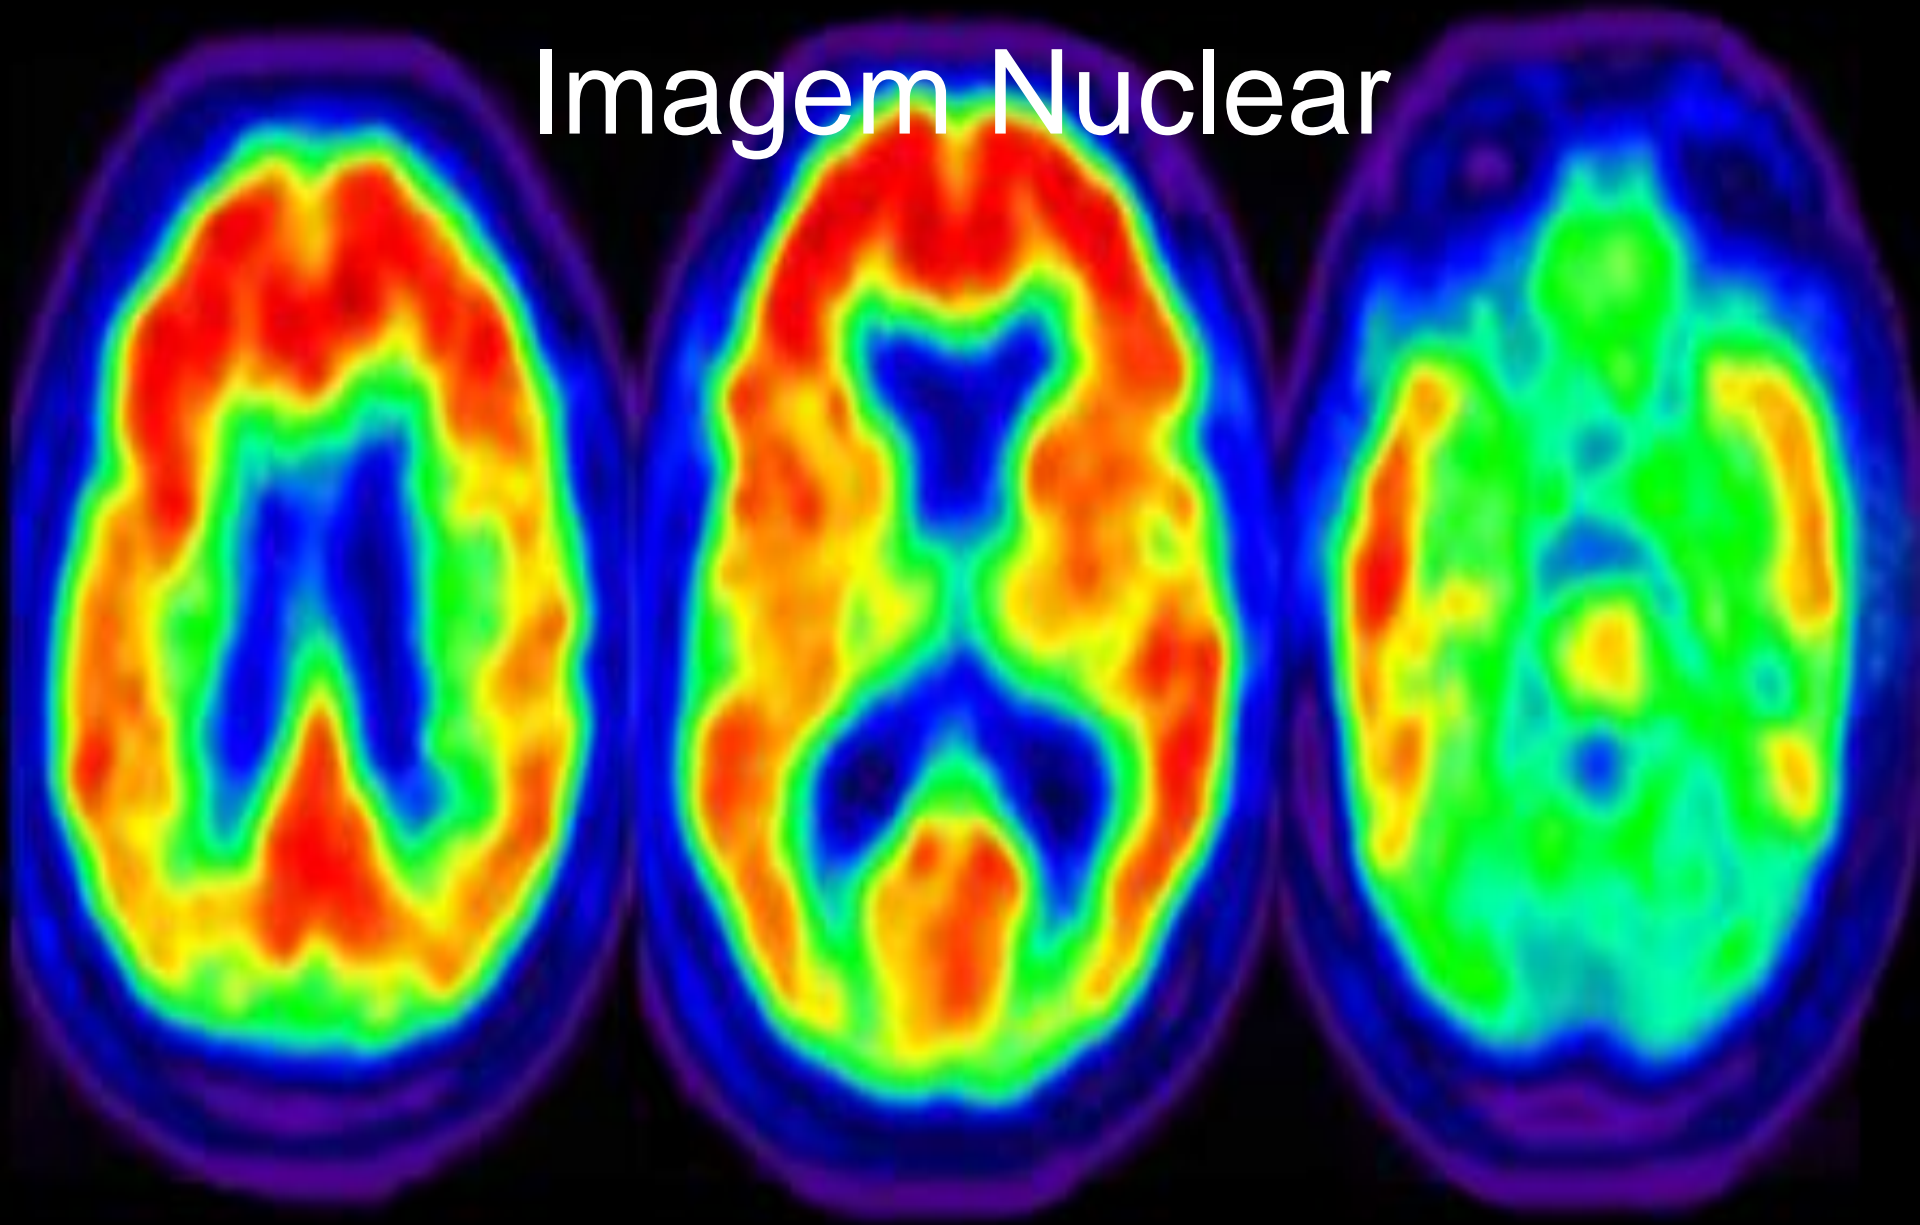

Imagem Nuclear