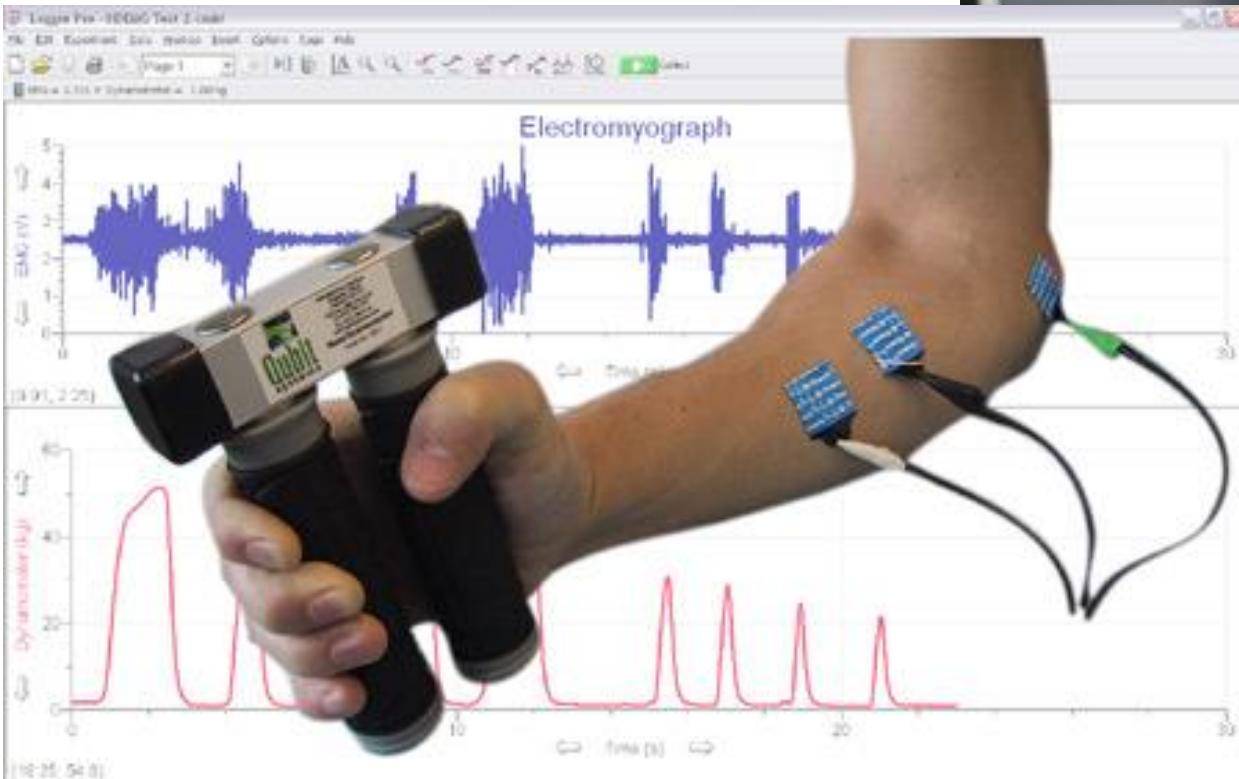

Medical equipment
DO DOVCOM

pitaval

Electrocardiograma

Variabilidade RR

EEG

<https://www.youtube.com/watch?t=55&v=T7CiiWBwMgw>

EMG

Wearable EMG

Very Famous Person

Smartphone Sensing

Samsung S4

- Accelerometer
- Gyroscope
- Light
- Magnetic Field
- Atmospheric Pressure
- Proximity
- Temperature
- Humidity
- Sound Levels
- GPS

Smartwatch Sensing

Como usamos todo este sinal em benefício da Saúde?