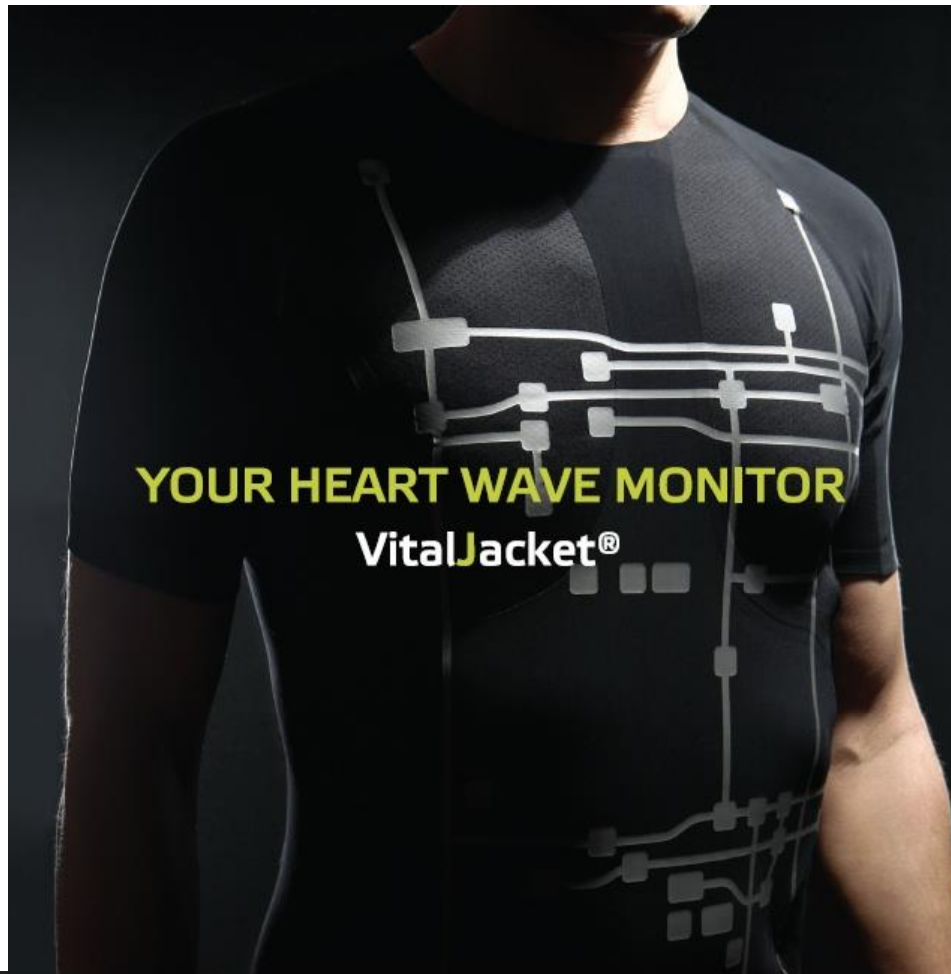

(que pareciam ficção científica há poucos anos atrás...)

Erik Topol, 2009

Wired, July 2009

Know Thyself
The personal metrics movement goes way beyond diet and exercise. It's about tracking every facet of life, from sleep to mood to pain, 24/7/365.

"O movimento de medidas pessoais vai além

Estudo de Caso: Vital Responder

Monitoring Stress Among First Responder Professionals

ital **R**esponder

00:30

Electrocardiograma 2.0

VitalJacket® HWM
YOUR HEART WAVE MONITOR